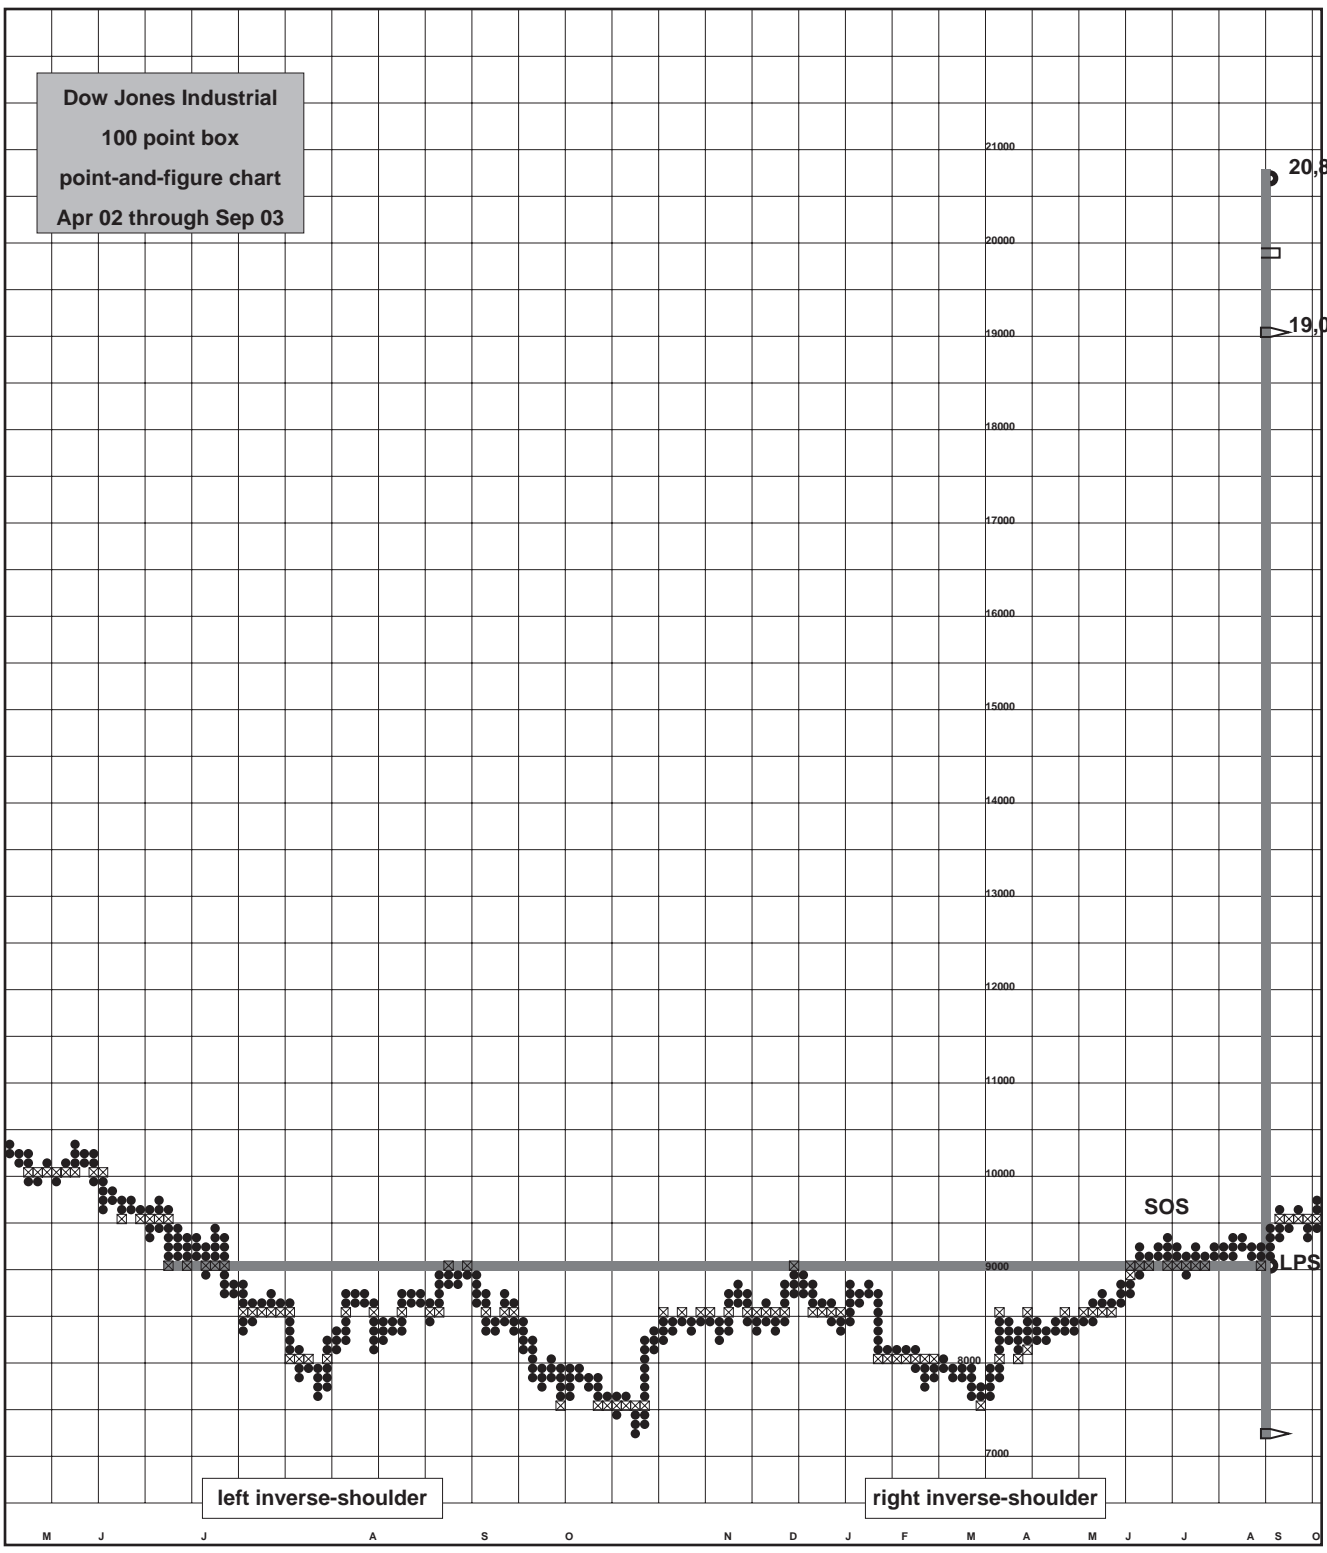

Dow Jones Industrial  
100 point box  
point-and-figure chart  
Apr 02 through Sep 03

left inverse-shoulder

right inverse-shoulder

SOS

LPS

2002

2003