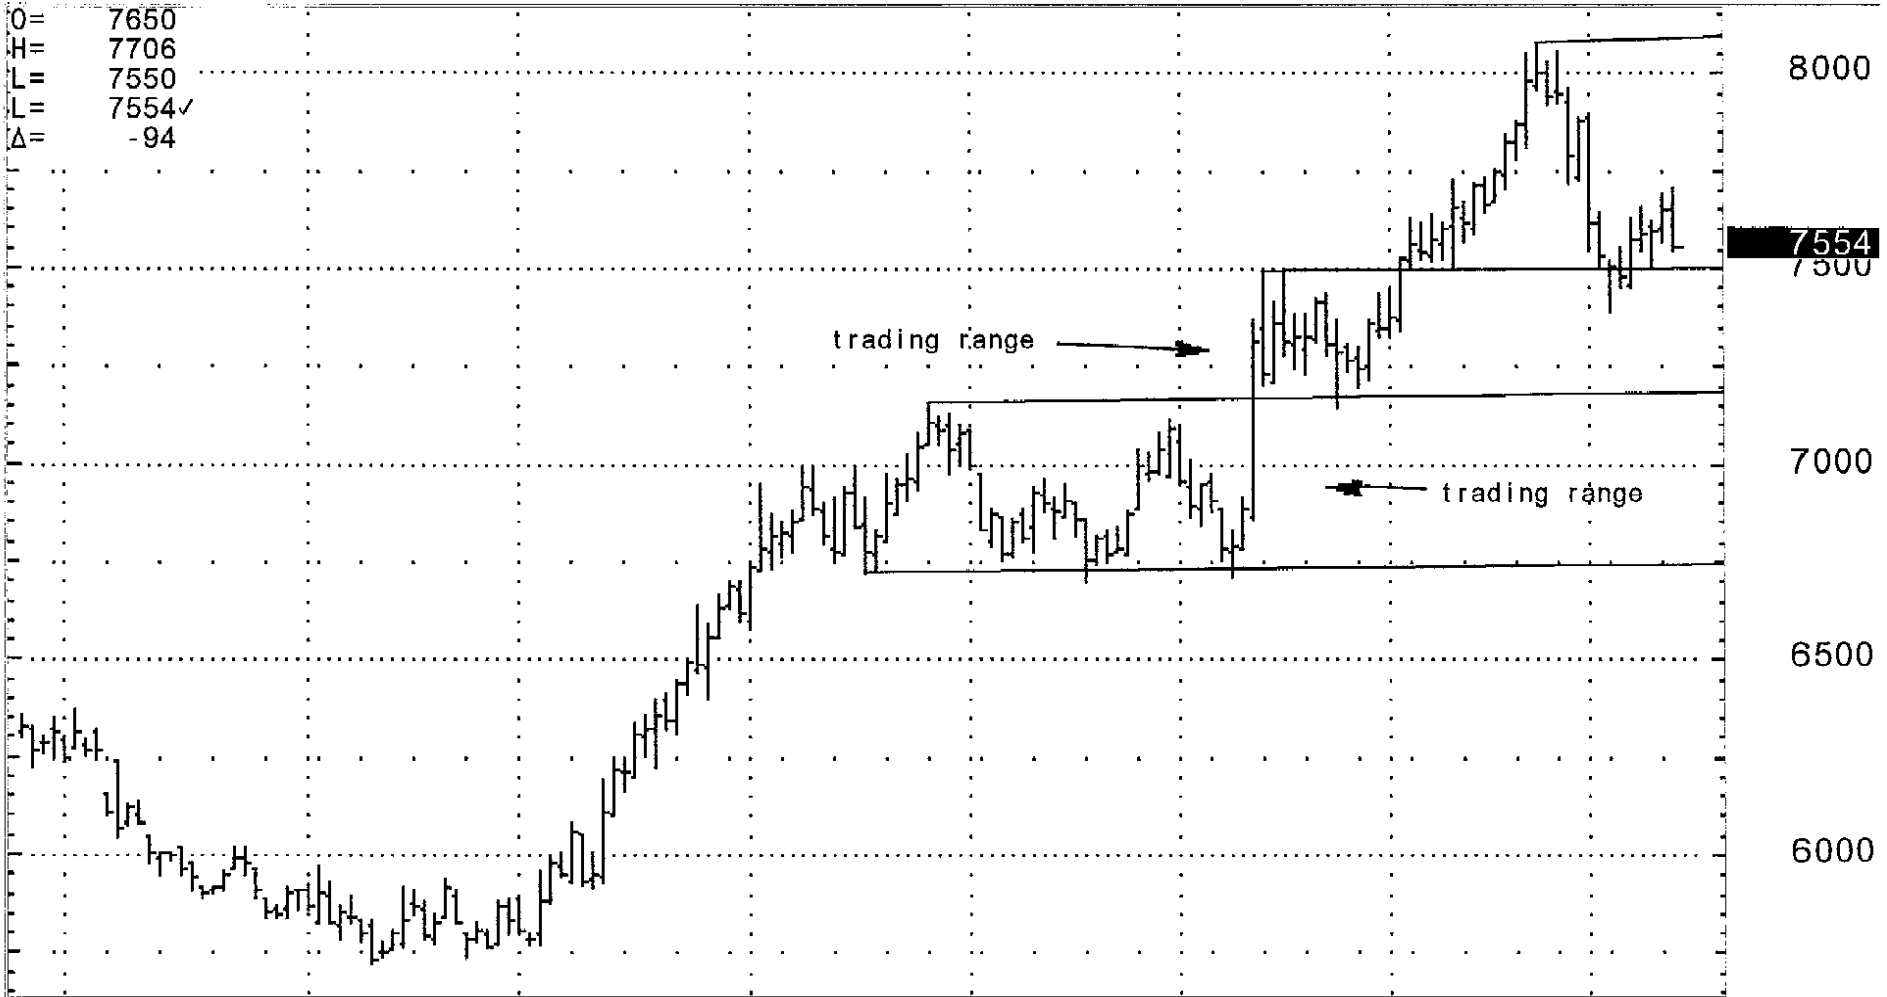

DJIA - DJ Industrial Average - All Sessions, Daily

Source: CQG, Inc. © 2007 All rights reserved worldwide. www.cqg.com

Tuesday, March 13, 2007 03:42PM (Ver: 7.3902.0)

SPAM7 - S&P 500-All Sessions, Jun 07, Daily

O = 139210  
H = 139210  
L = 139160  
L = 139180A  
Δ = -10

SSAK7 - Soybeans - Combined, May 07, Daily

O= 7650  
 H= 7706  
 L= 7550  
 L= 7554✓  
 Δ= -94

CTK7 - Cotton, May 07, Daily

Source: CQG, Inc. © 2007 All rights reserved worldwide. www.cqg.com

Tuesday, March 13, 2007 03:35PM (Ver: 7.3902.0)

WHAK7 - Wheat - Combined, May 07, Daily

O= 4710  
H= 4730  
L= 4650  
L= 4664✓  
Δ= -42