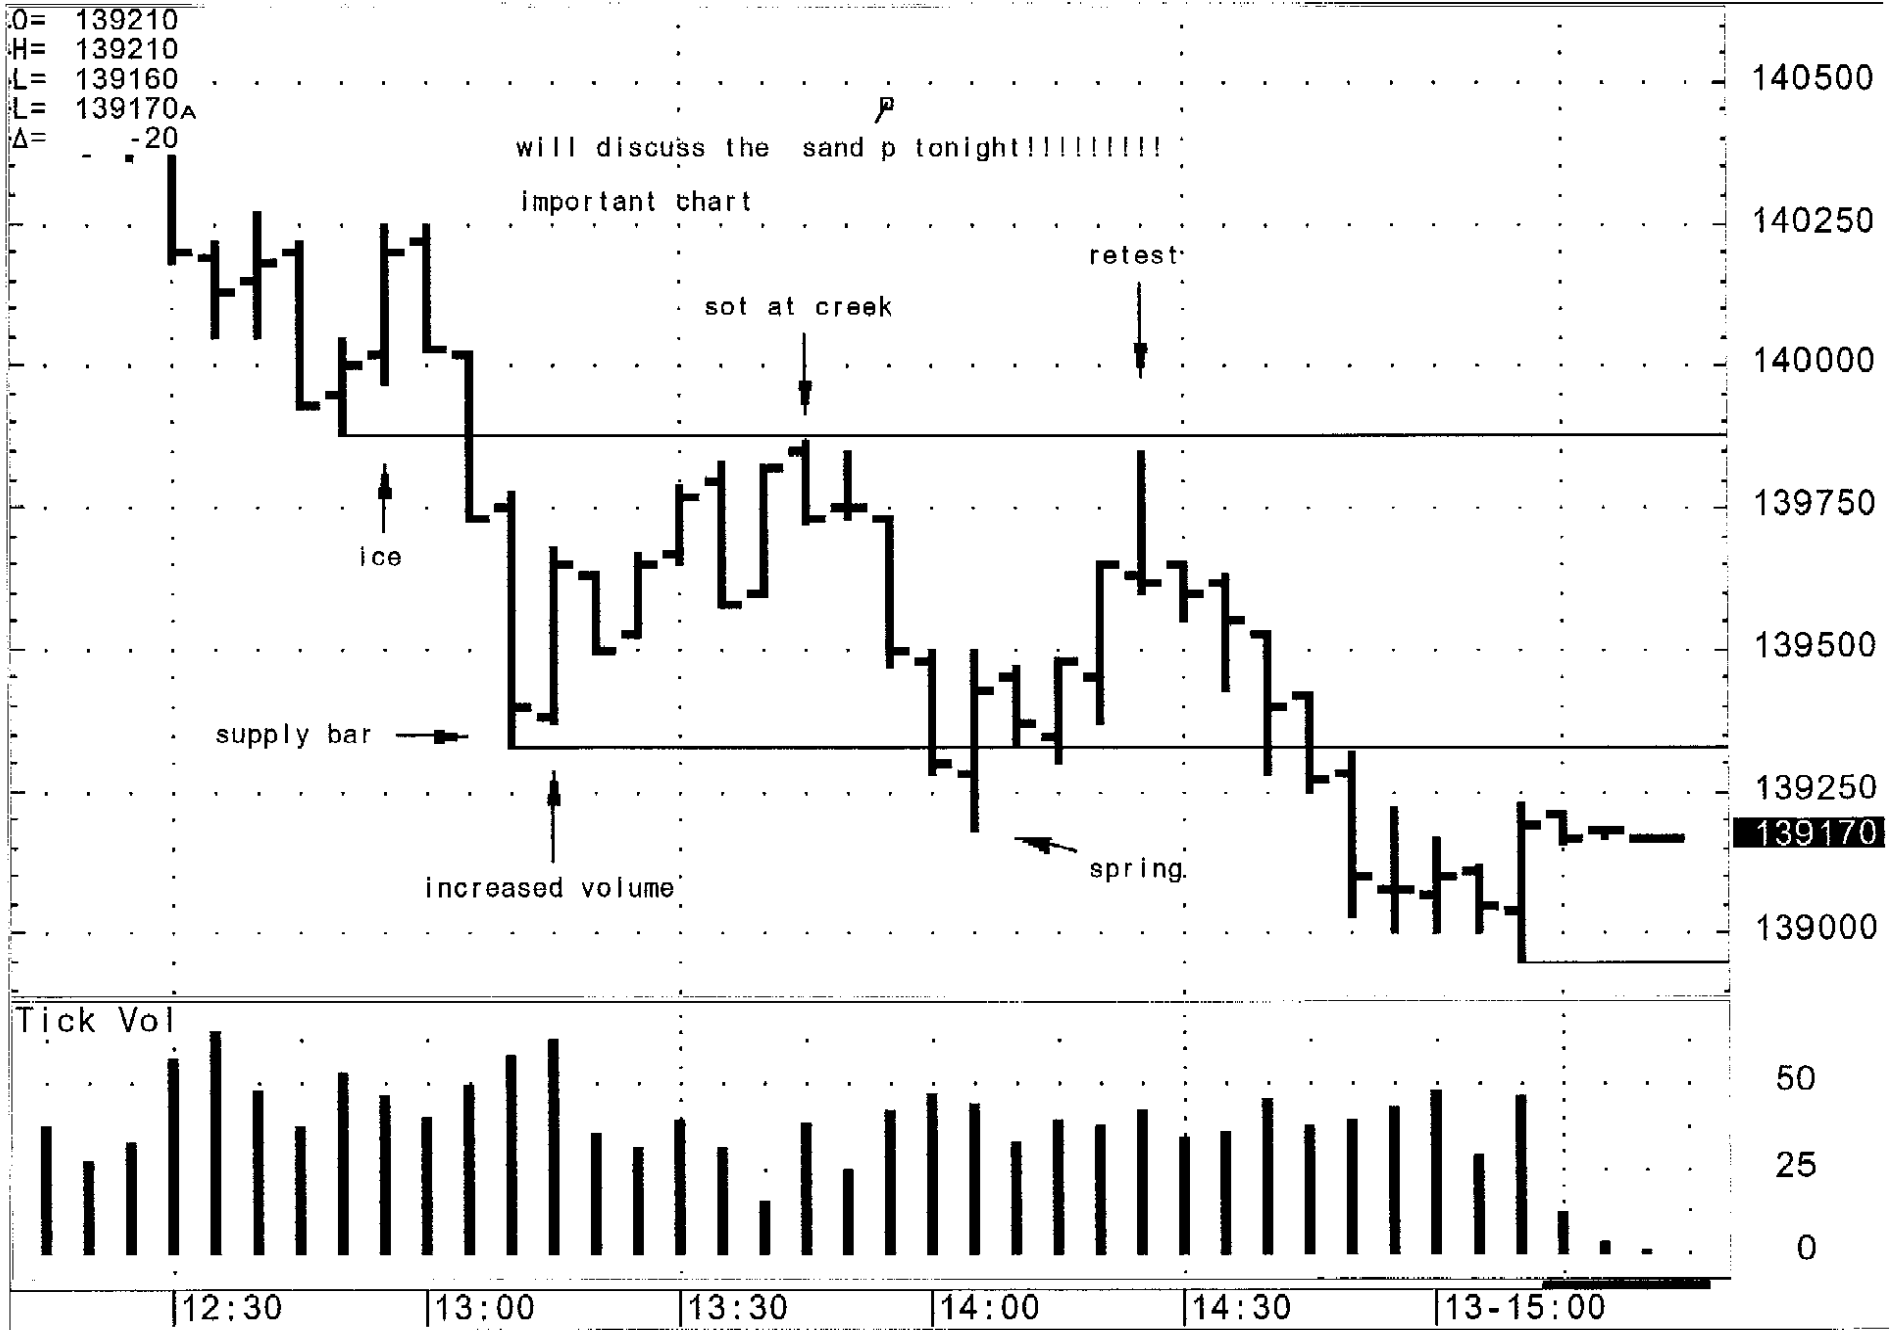

DJIA - DJ Industrial Average - All Sessions, Daily

Source: CQG, Inc. © 2007 All rights reserved worldwide. www.cqg.com

Tuesday, March 13, 2007 03:42PM (Ver: 7.3902.0)

SPAM7 - S&P 500-All Sessions, Jun 07, Daily

O = 139210  
H = 139210  
L = 139160  
L = 139180A  
Δ = -10

SSAK7 - Soybeans - Combined, May 07, Daily

O= 7650  
 H= 7706  
 L= 7550  
 L= 7554✓  
 Δ= -94

CTK7 - Cotton, May 07, Daily

Source: CQG, Inc. © 2007 All rights reserved worldwide. www.cqg.com