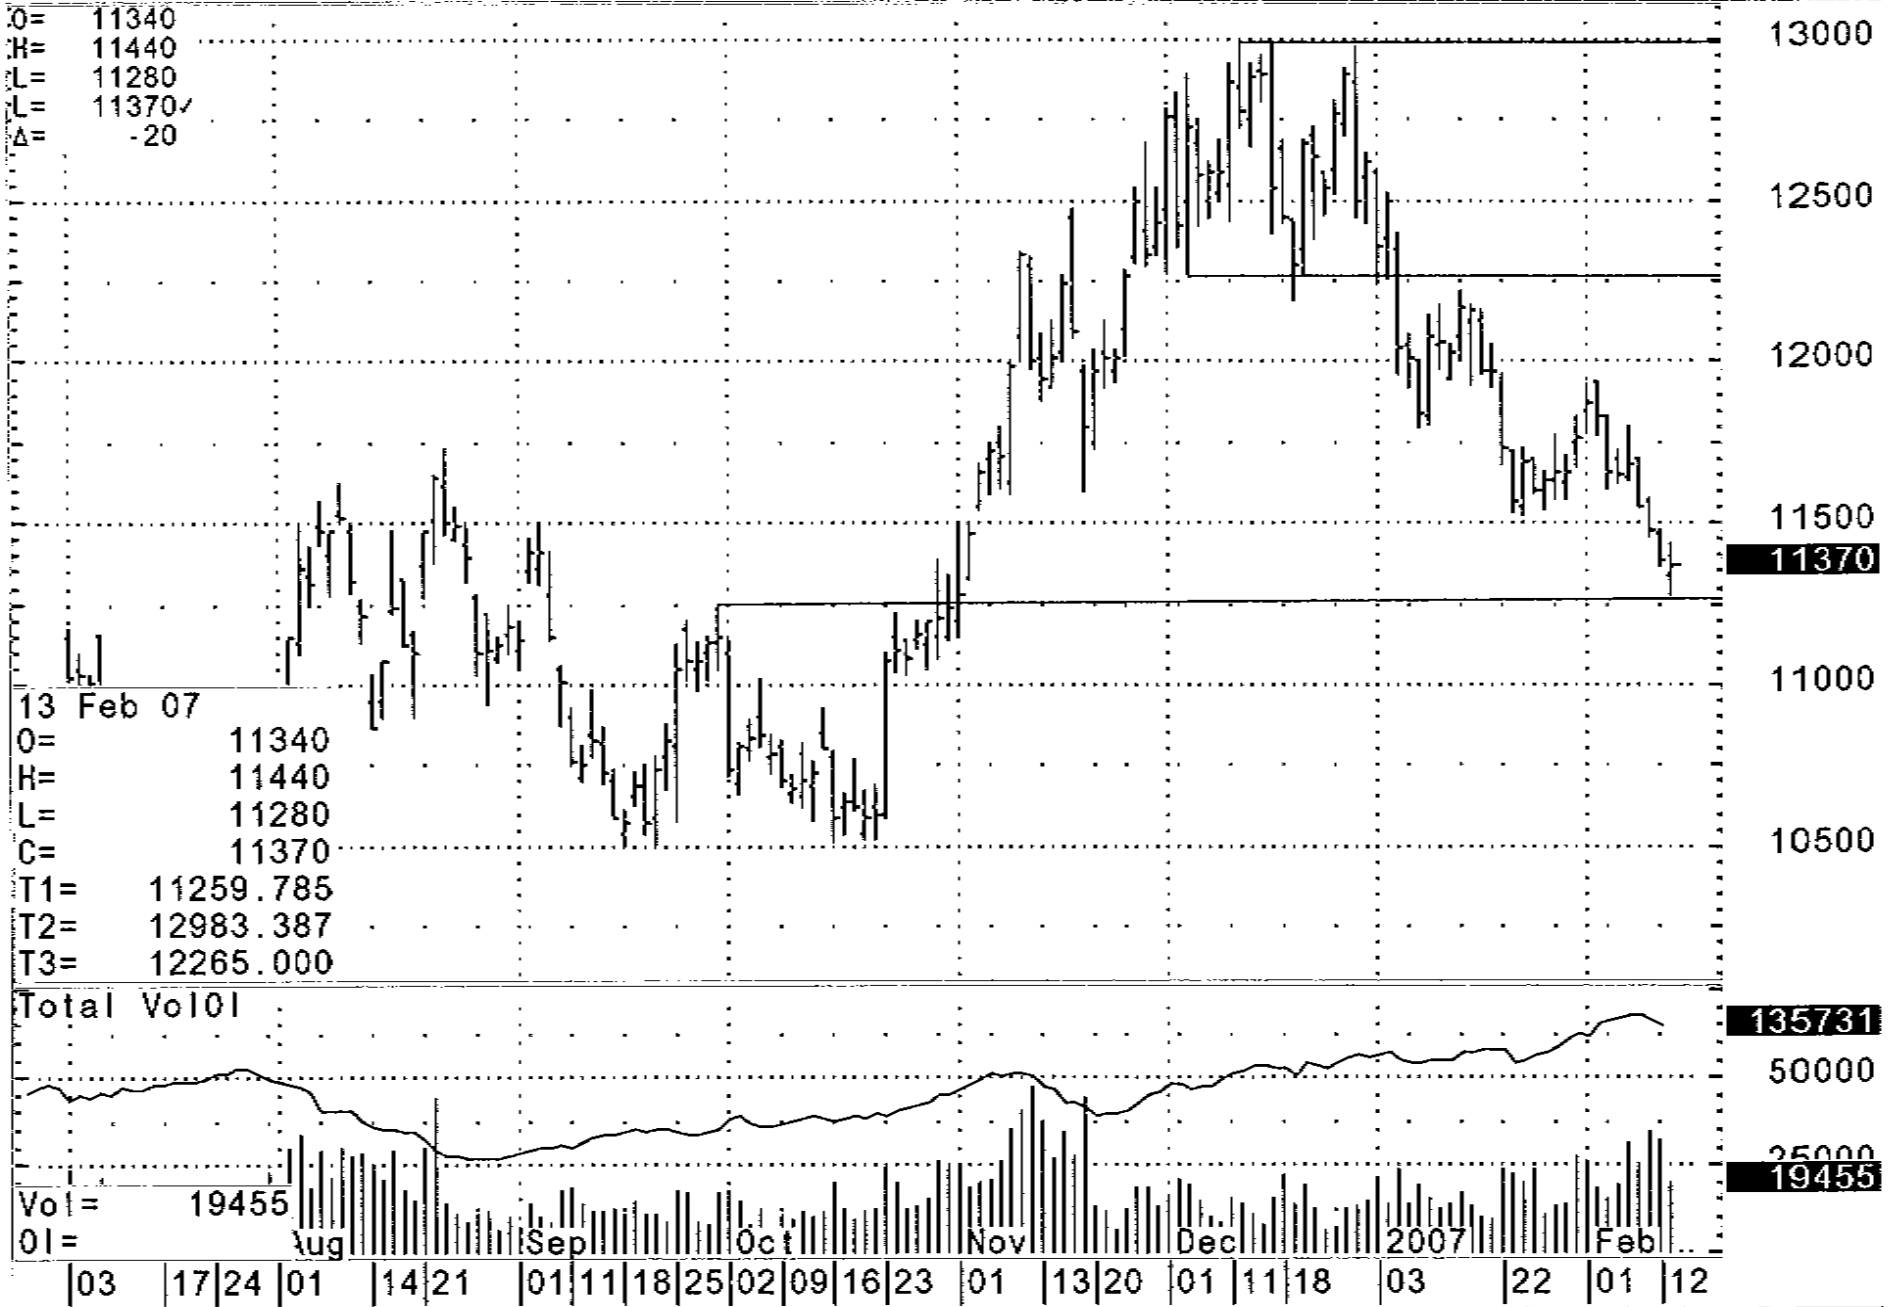

CFH7 - Coffee, Mar 07, Daily

CFH7 - Coffee, Mar 07, Daily

Source: CQG, Inc. © 2007 All rights reserved worldwide. www.cqg.com

Tuesday, February 13, 2007 02:43PM (Ver: 7.3902.0)

S.TSU - TIM Participacoes S A, Monthly (Delayed by 20 mins)