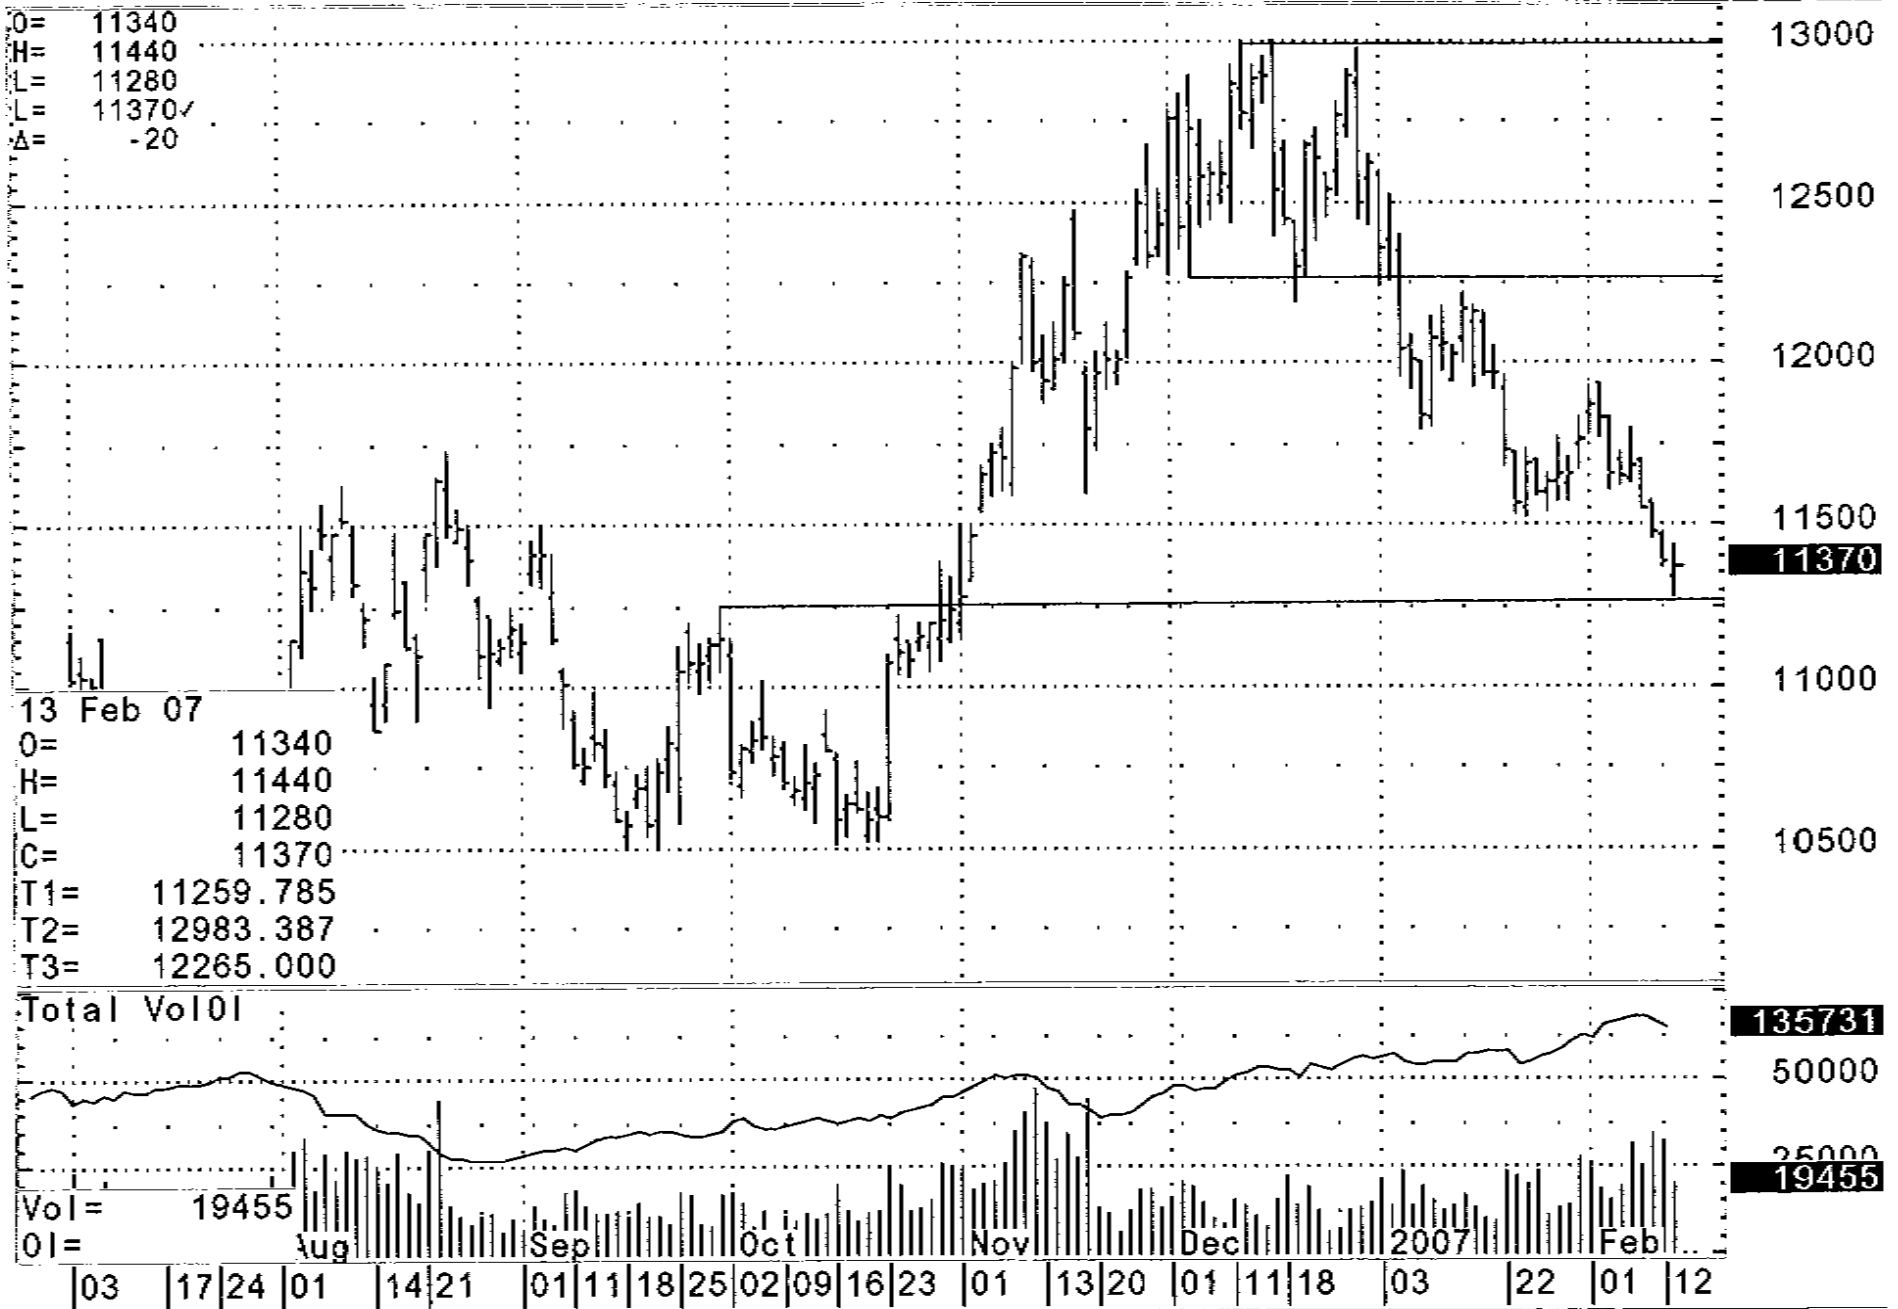

CFH7 - Coffee, Mar 07, Daily

CFH7 - Coffee, Mar 07, Daily

Source: CQG, Inc. © 2007 All rights reserved worldwide. www.cqg.com

Tuesday, February 13, 2007 02:43PM (Ver: 7.3902.0)

S.TSU - TIM Participacoes S A, Monthly (Delayed by 20 mins)