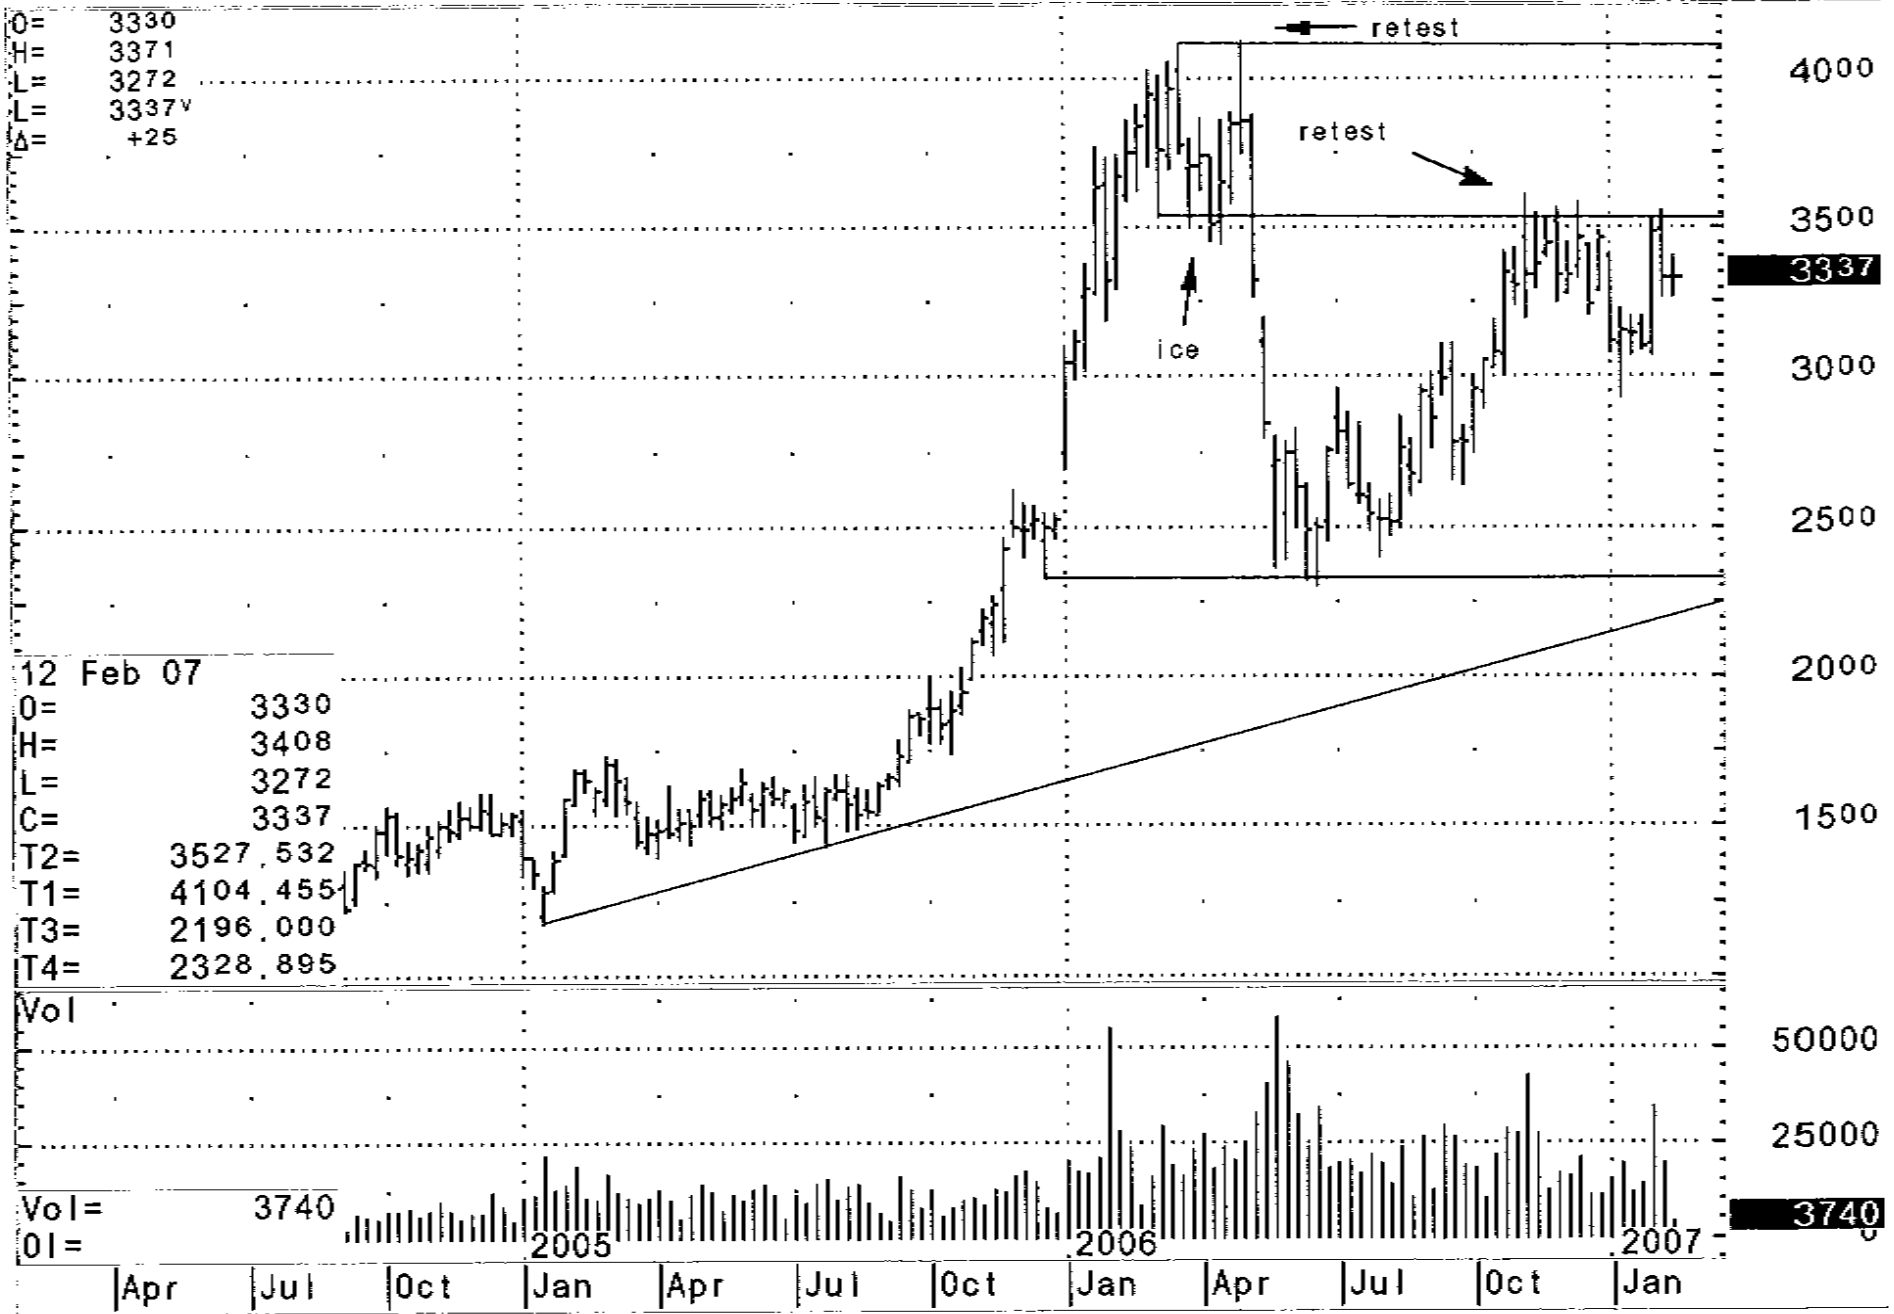

CFH7 - Coffee, Mar 07, Daily

CFH7 - Coffee, Mar 07, Daily

Source: CQG, Inc. © 2007 All rights reserved worldwide. www.cqg.com

Tuesday, February 13, 2007 02:43PM (Ver: 7.3902.0)

S.TSU - TIM Participacoes S A, Monthly (Delayed by 20 mins)