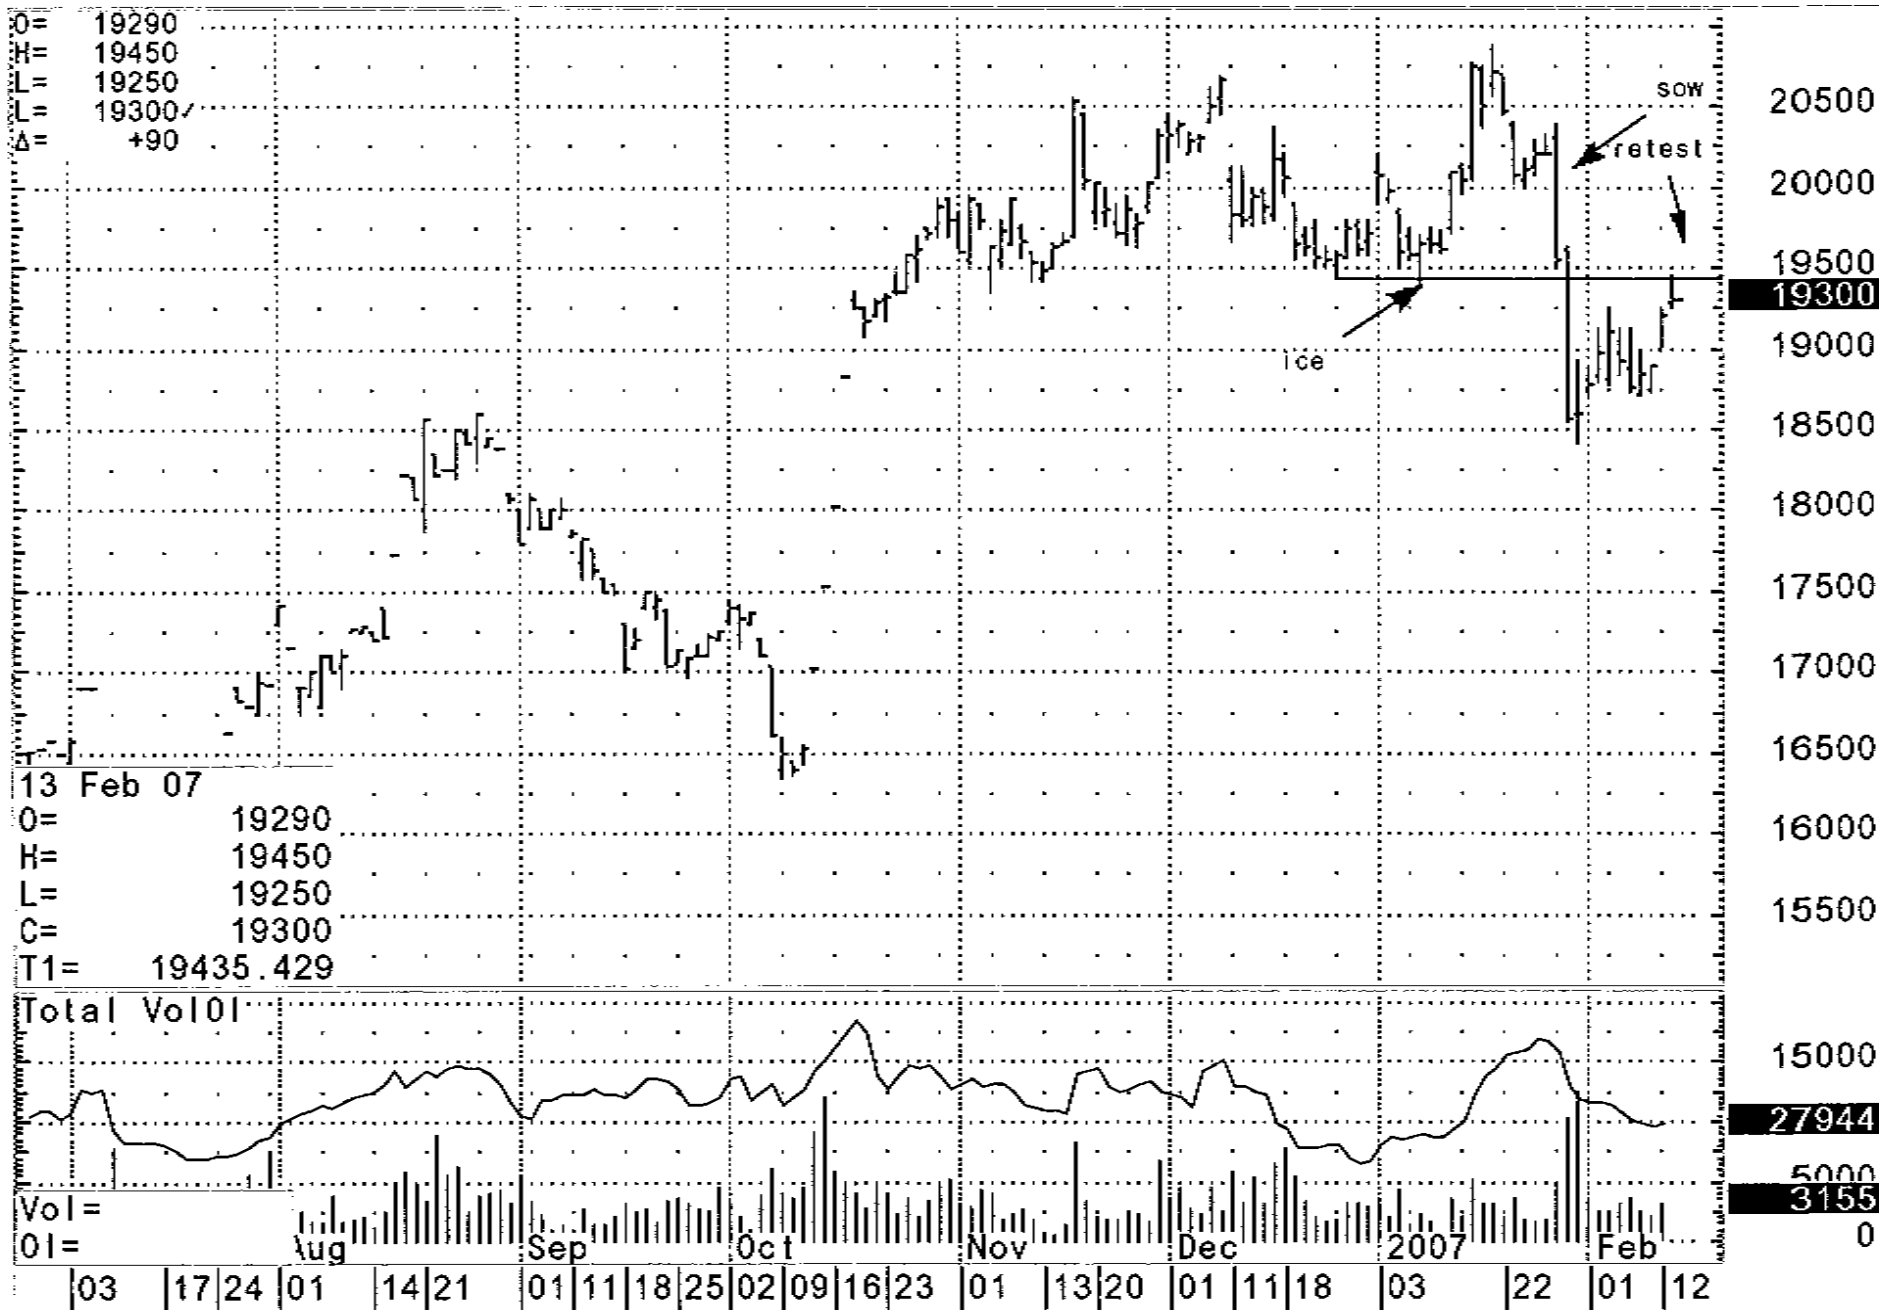

CFH7 - Coffee, Mar 07, Daily

CFH7 - Coffee, Mar 07, Daily

Source: CQG, Inc. © 2007 All rights reserved worldwide. www.cqg.com

Tuesday, February 13, 2007 02:43PM (Ver: 7.3902.0)

S.TSU - TIM Participacoes S A, Monthly (Delayed by 20 mins)