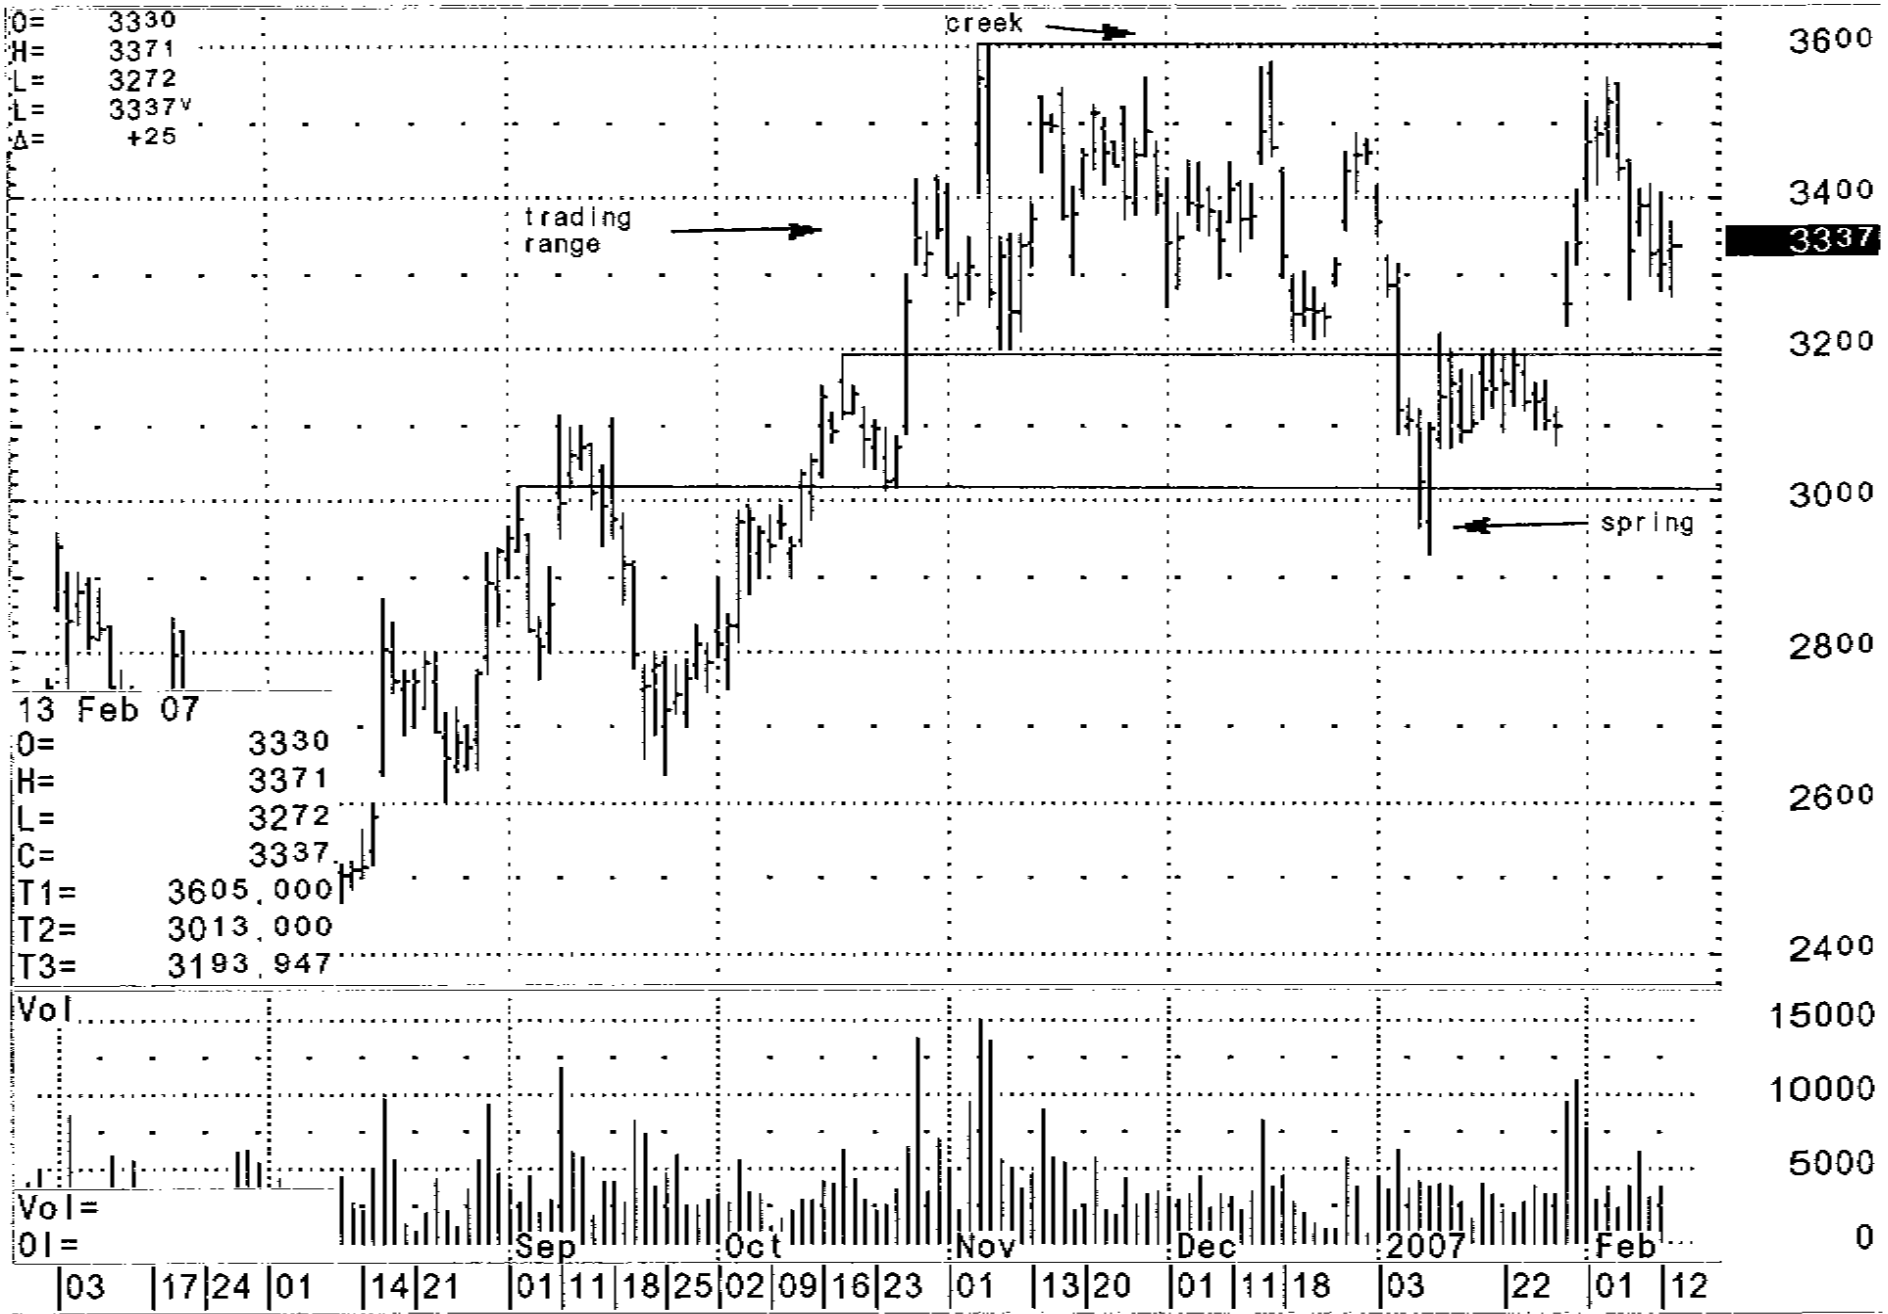

S.TSU - TIM Participacoes S.A. Daily (Delayed by 20 mins)

Source: CQG, Inc. © 2007 All rights reserved worldwide. www.cqg.com