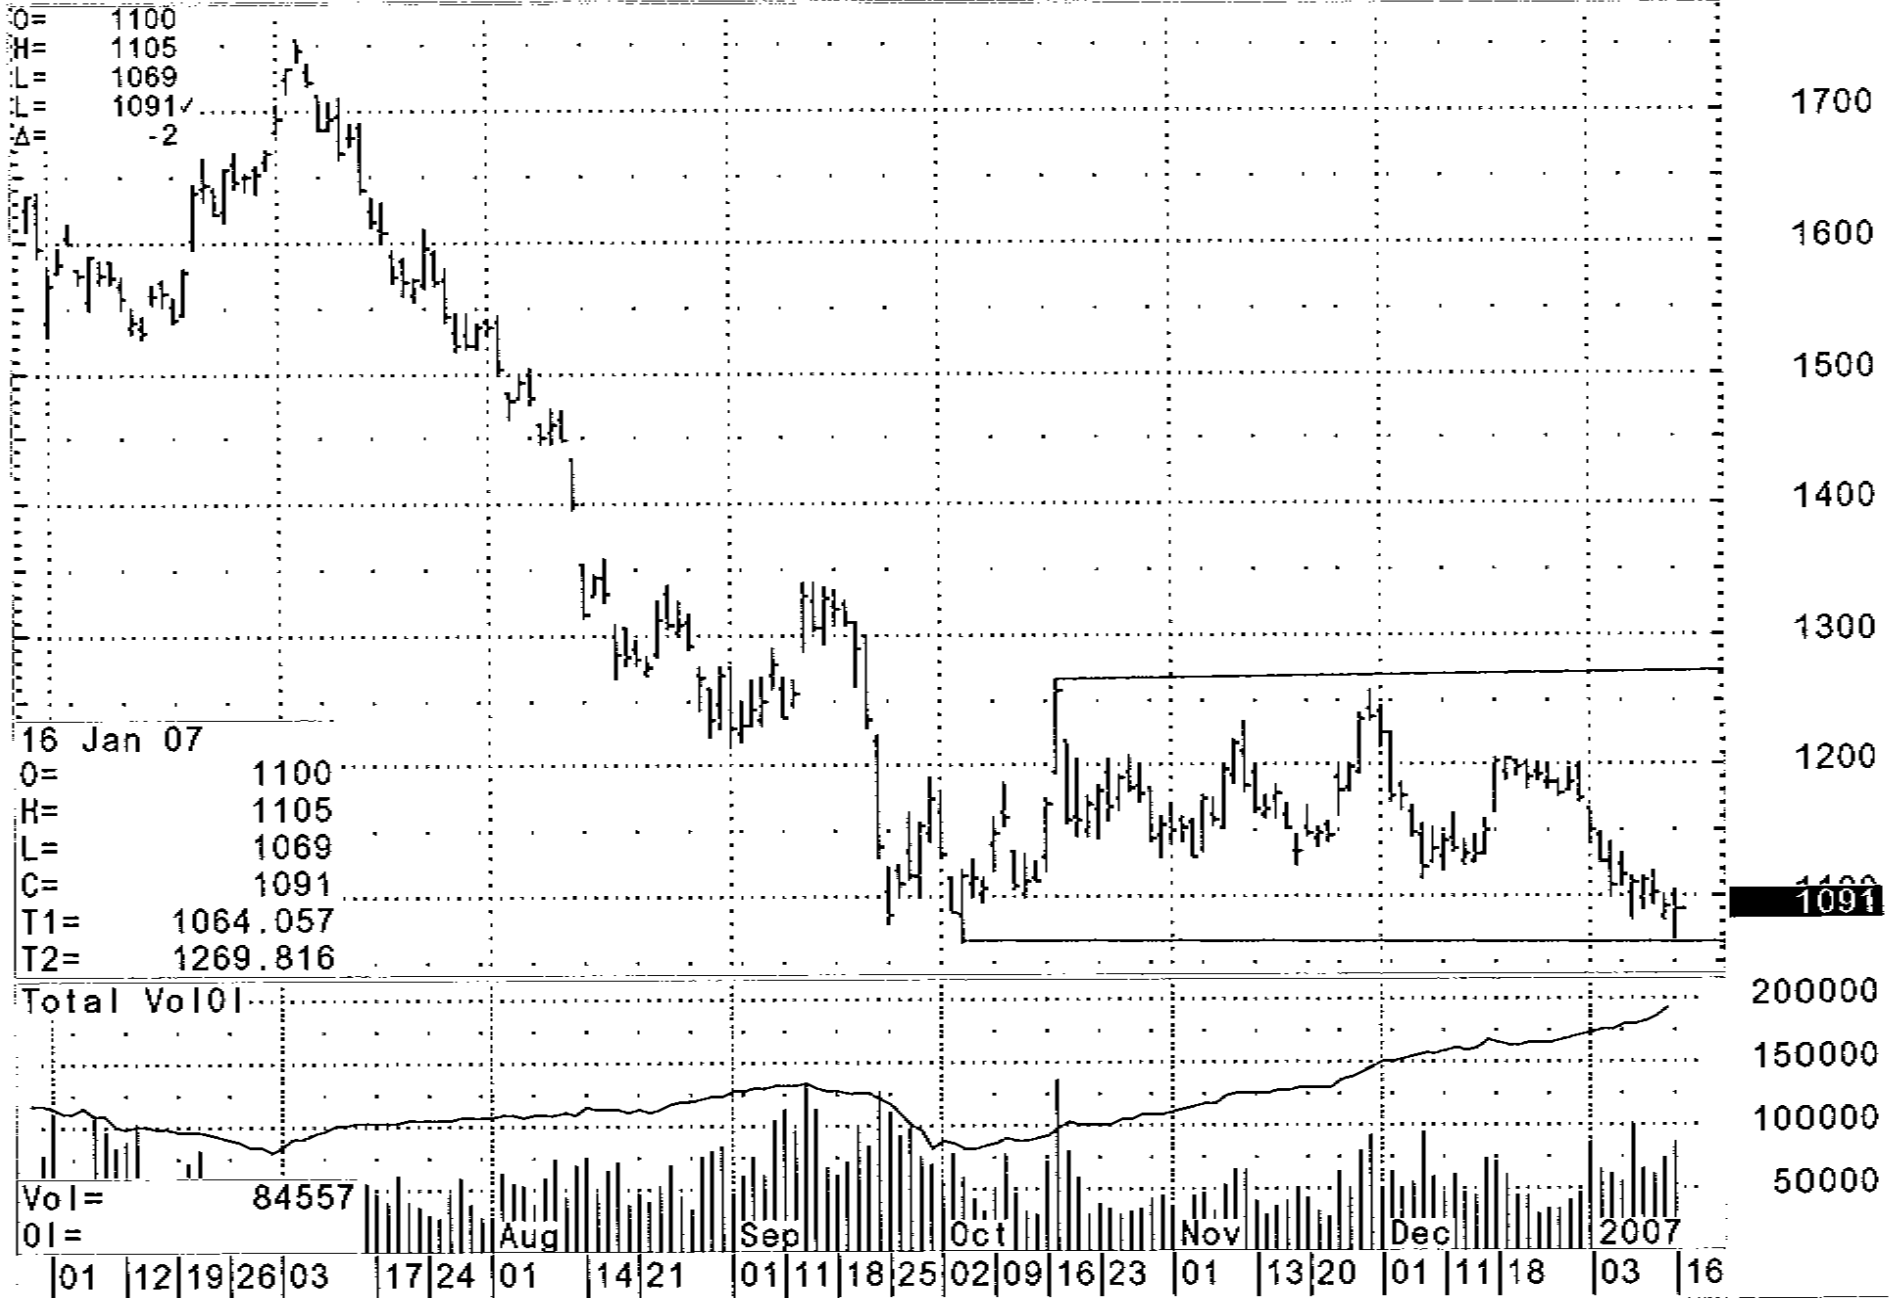

CT - Cotton, Monthly

Source: CQG, Inc. © 2007 All rights reserved worldwide. www.cqg.com

Tuesday, January 16, 2007 02:44PM (Ver. 7.3902 0)

LBH7 - Lumber, Mar 07, Daily

CFH7 - Coffee, Mar 07. Daily

SUH7 - Sugar World #11. Mar 07. Daily