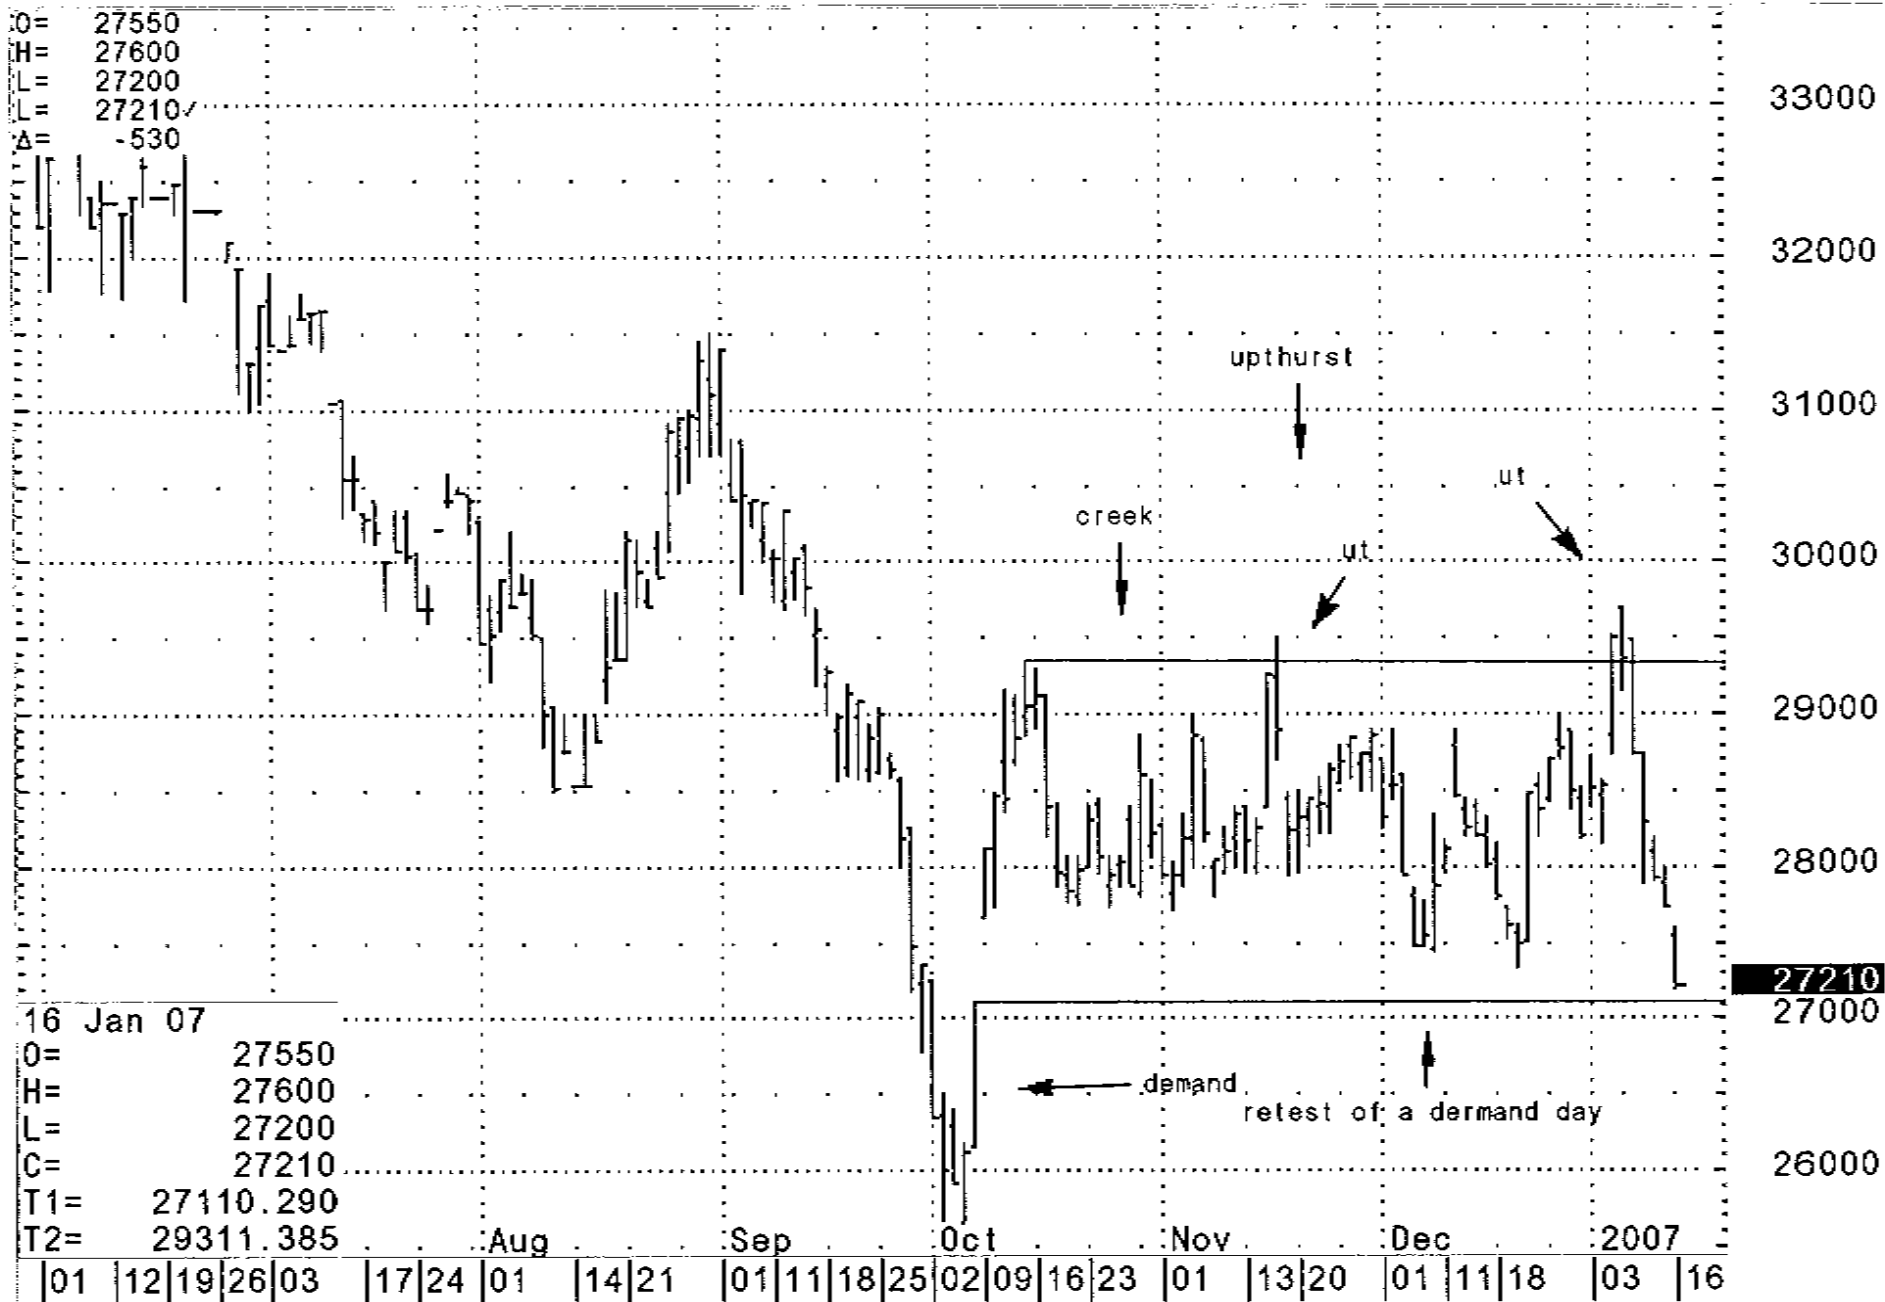

CT - Cotton, Monthly

Source: CQG, Inc. © 2007 All rights reserved worldwide. www.cqg.com

Tuesday, January 16, 2007 02:44PM (Ver. 7.3902 0)

LBH7 - Lumber, Mar 07, Daily

CFH7 - Coffee, Mar 07. Daily

SUH7 - Sugar World #11. Mar 07. Daily