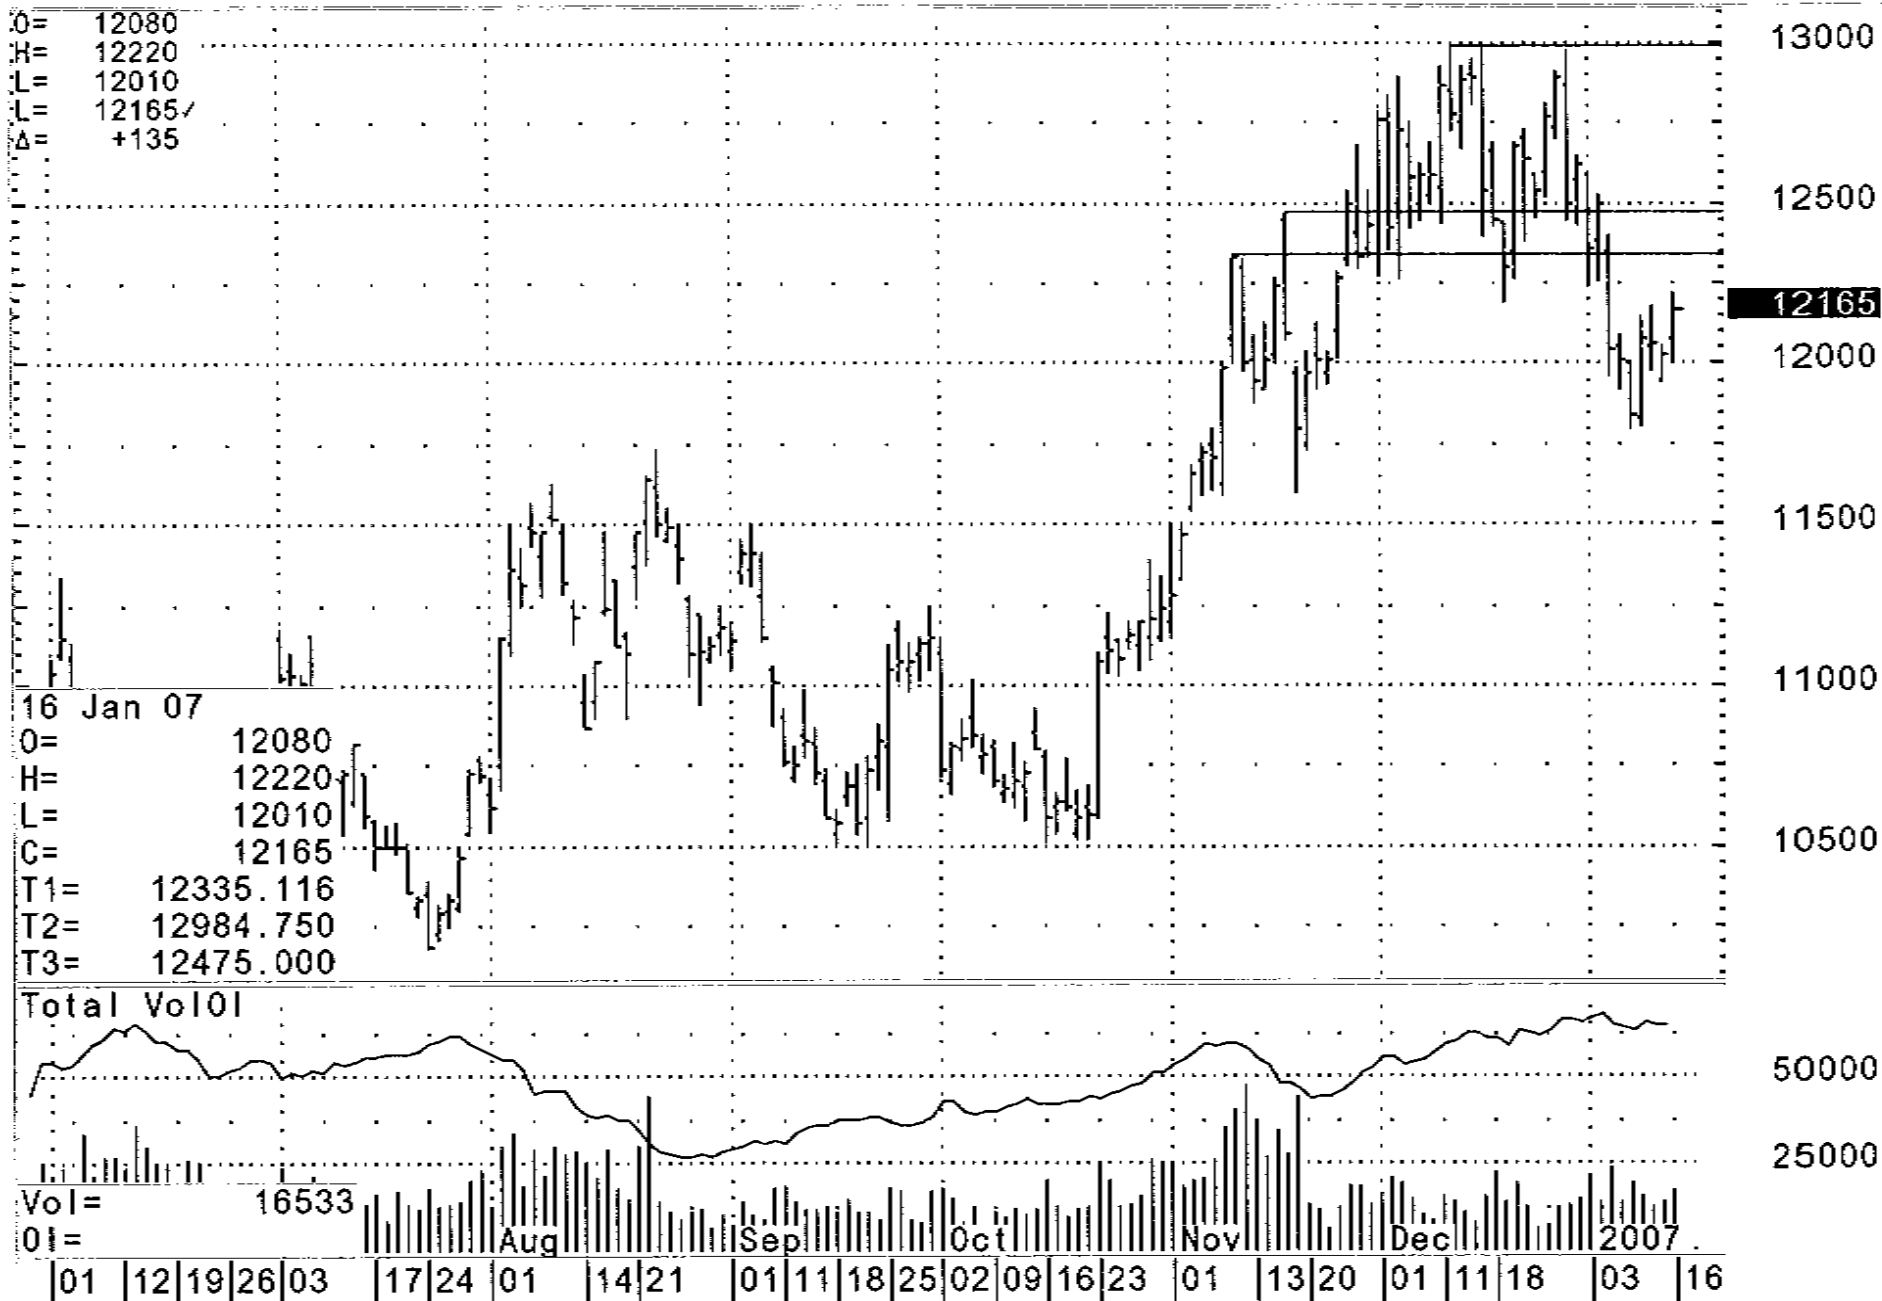

CT - Cotton, Monthly

Source: CQG, Inc. © 2007 All rights reserved worldwide. www.cqg.com

Tuesday, January 16, 2007 02:44PM (Ver. 7.3902 0)

LBH7 - Lumber, Mar 07, Daily

CFH7 - Coffee, Mar 07. Daily

SUH7 - Sugar World #11. Mar 07. Daily