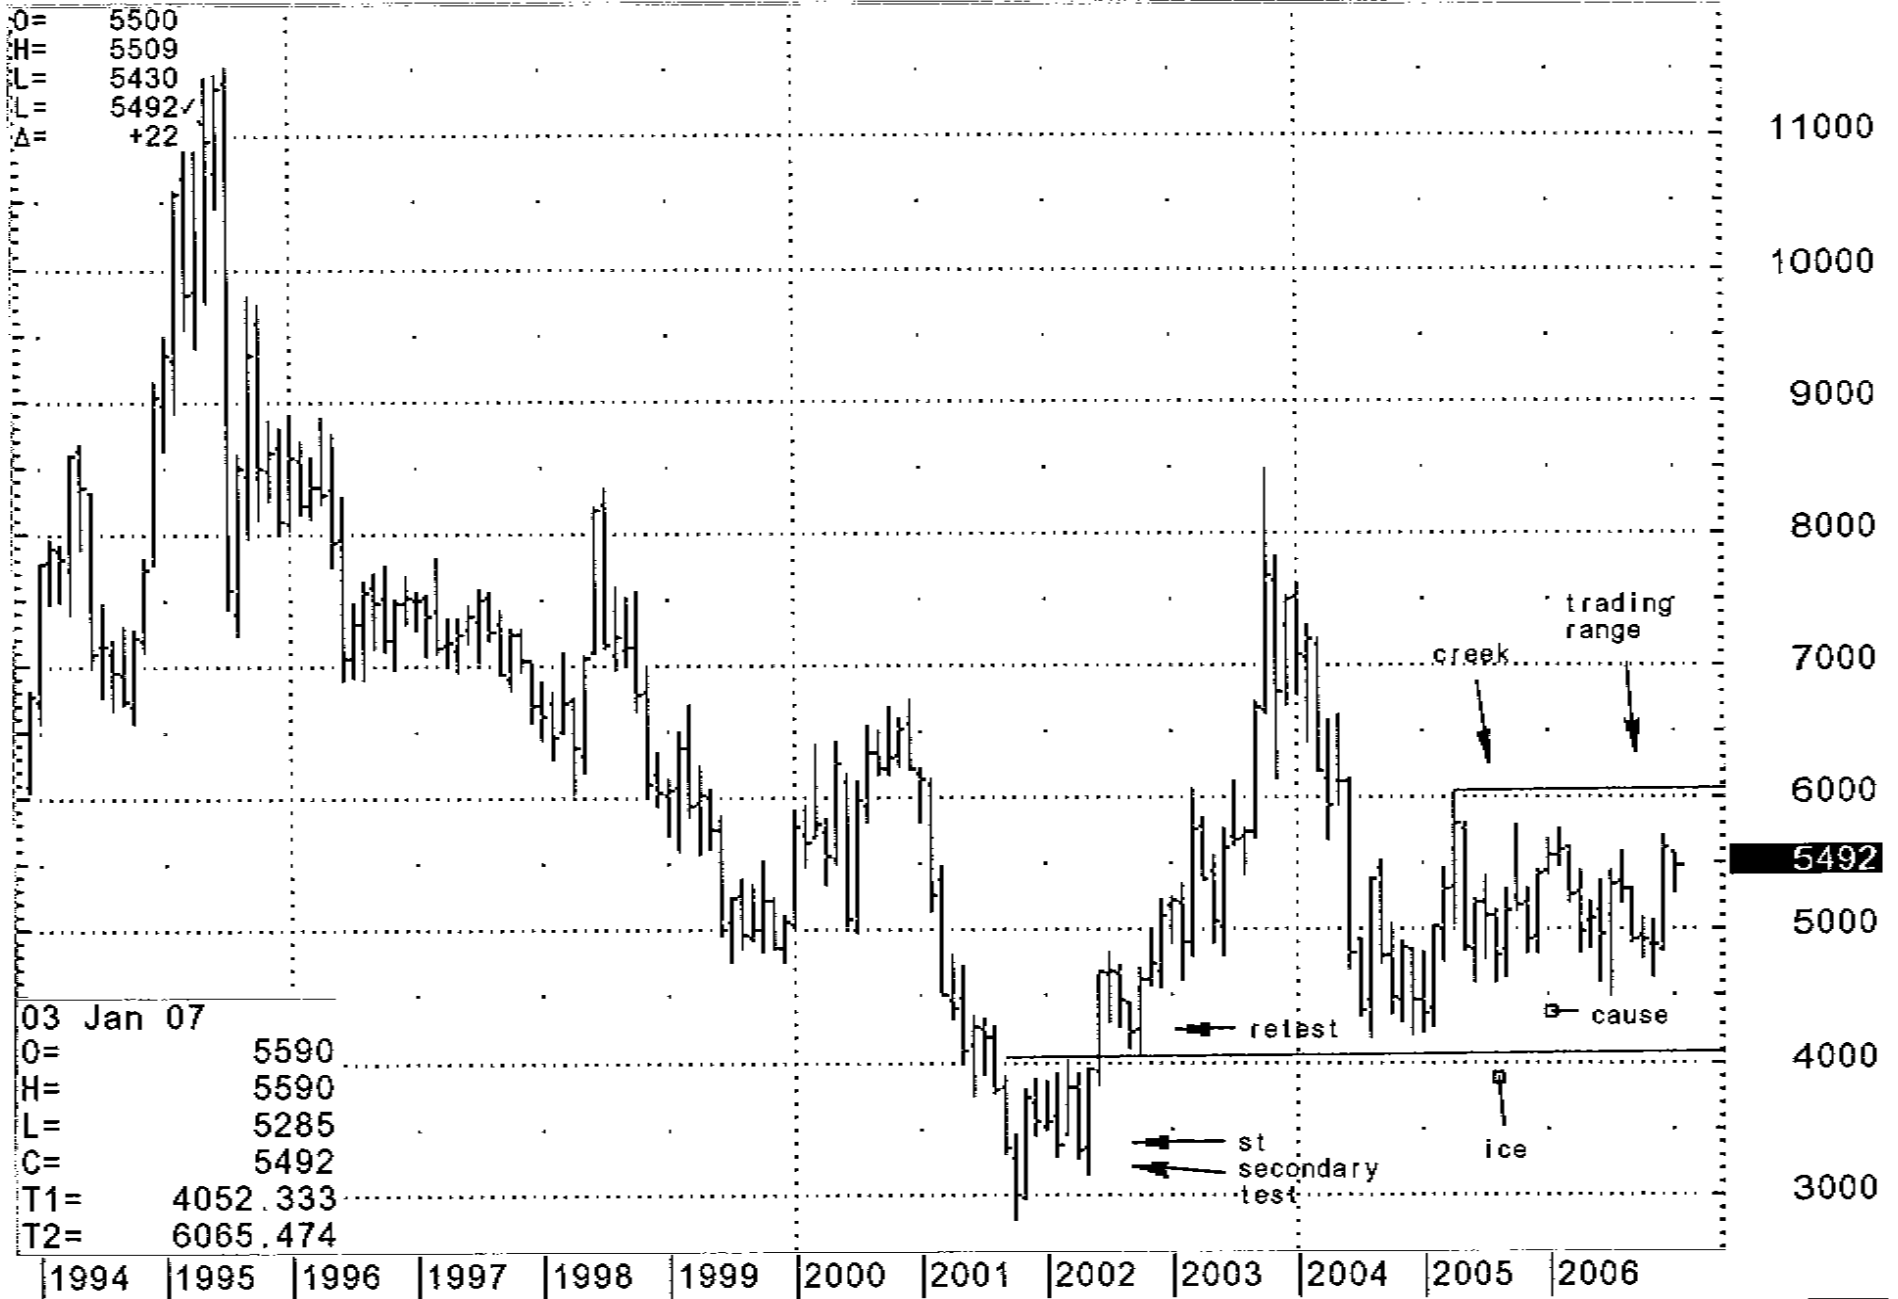

CT - Cotton, Monthly

Source: CQG, Inc. © 2007 All rights reserved worldwide. www.cqg.com

Tuesday, January 16, 2007 02:44PM (Ver. 7.3902 0)

LBH7 - Lumber, Mar 07, Daily

CFH7 - Coffee, Mar 07. Daily

SUH7 - Sugar World #11. Mar 07. Daily